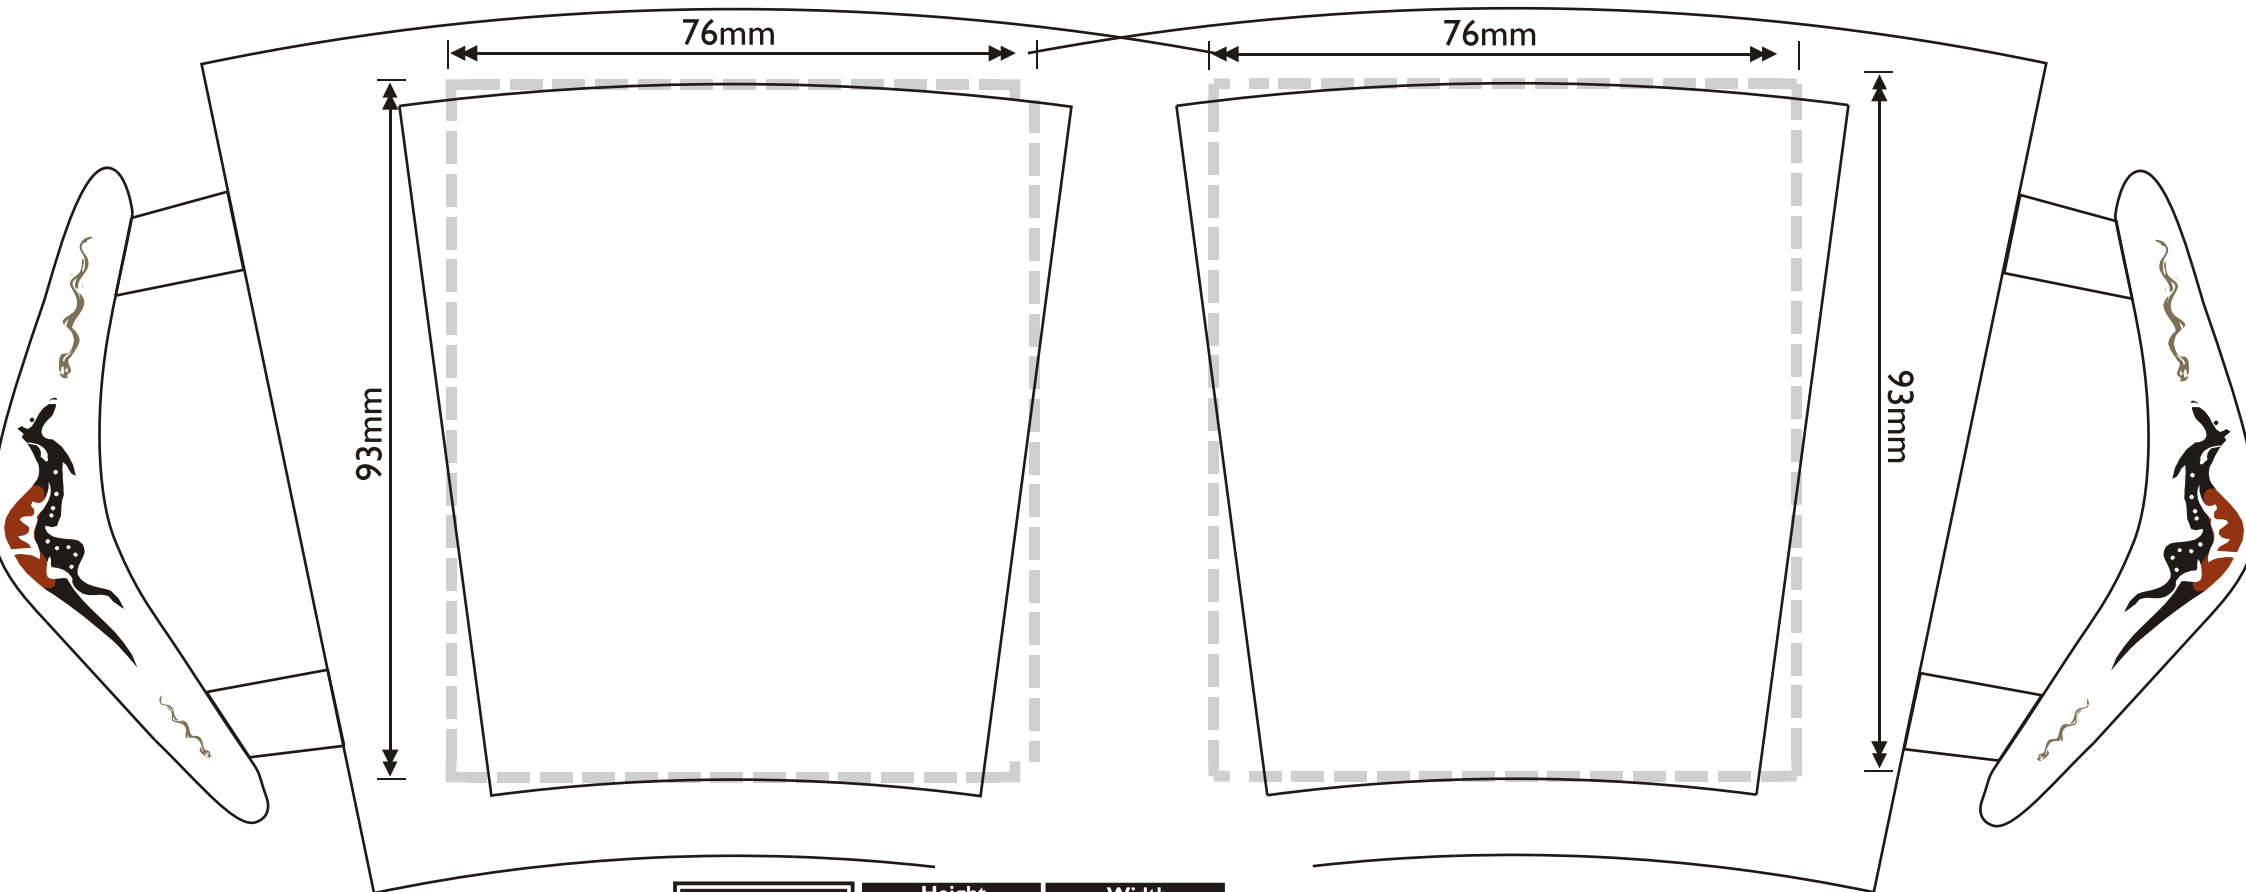

ARTWORK FOR APPROVAL

Product Size	Height	Width
	110mm	125mm

Print Area	Maximum Image Area For Full Wrap Print
	180mm x 93mm

Artwork will be distorted using specialised software to compensate for mug curvature

ORDER #	STYLE:BM - 008 Boomerang Coffee Mug	
_____	PMS _____	PMS _____
JOB #	PMS _____	PMS _____
_____	PMS _____	PMS _____
QUANTITY	PMS _____	PMS _____
_____	PMS _____	PMS _____

Due to the limited ink range and variations of glaze, it is not possible to guarantee exact colour matching. Every effort will be made to match print colours as close as possible.

Name: _____

Signed: _____

Date: _____

Artwork approved: Please Tick Box

ARTWORK FOR APPROVAL

Product Size	Height	Width
	110mm	125mm

Print Area	Maximum Image Area For Left Hand or Right Hand Use - per side
	76mm x 93mm