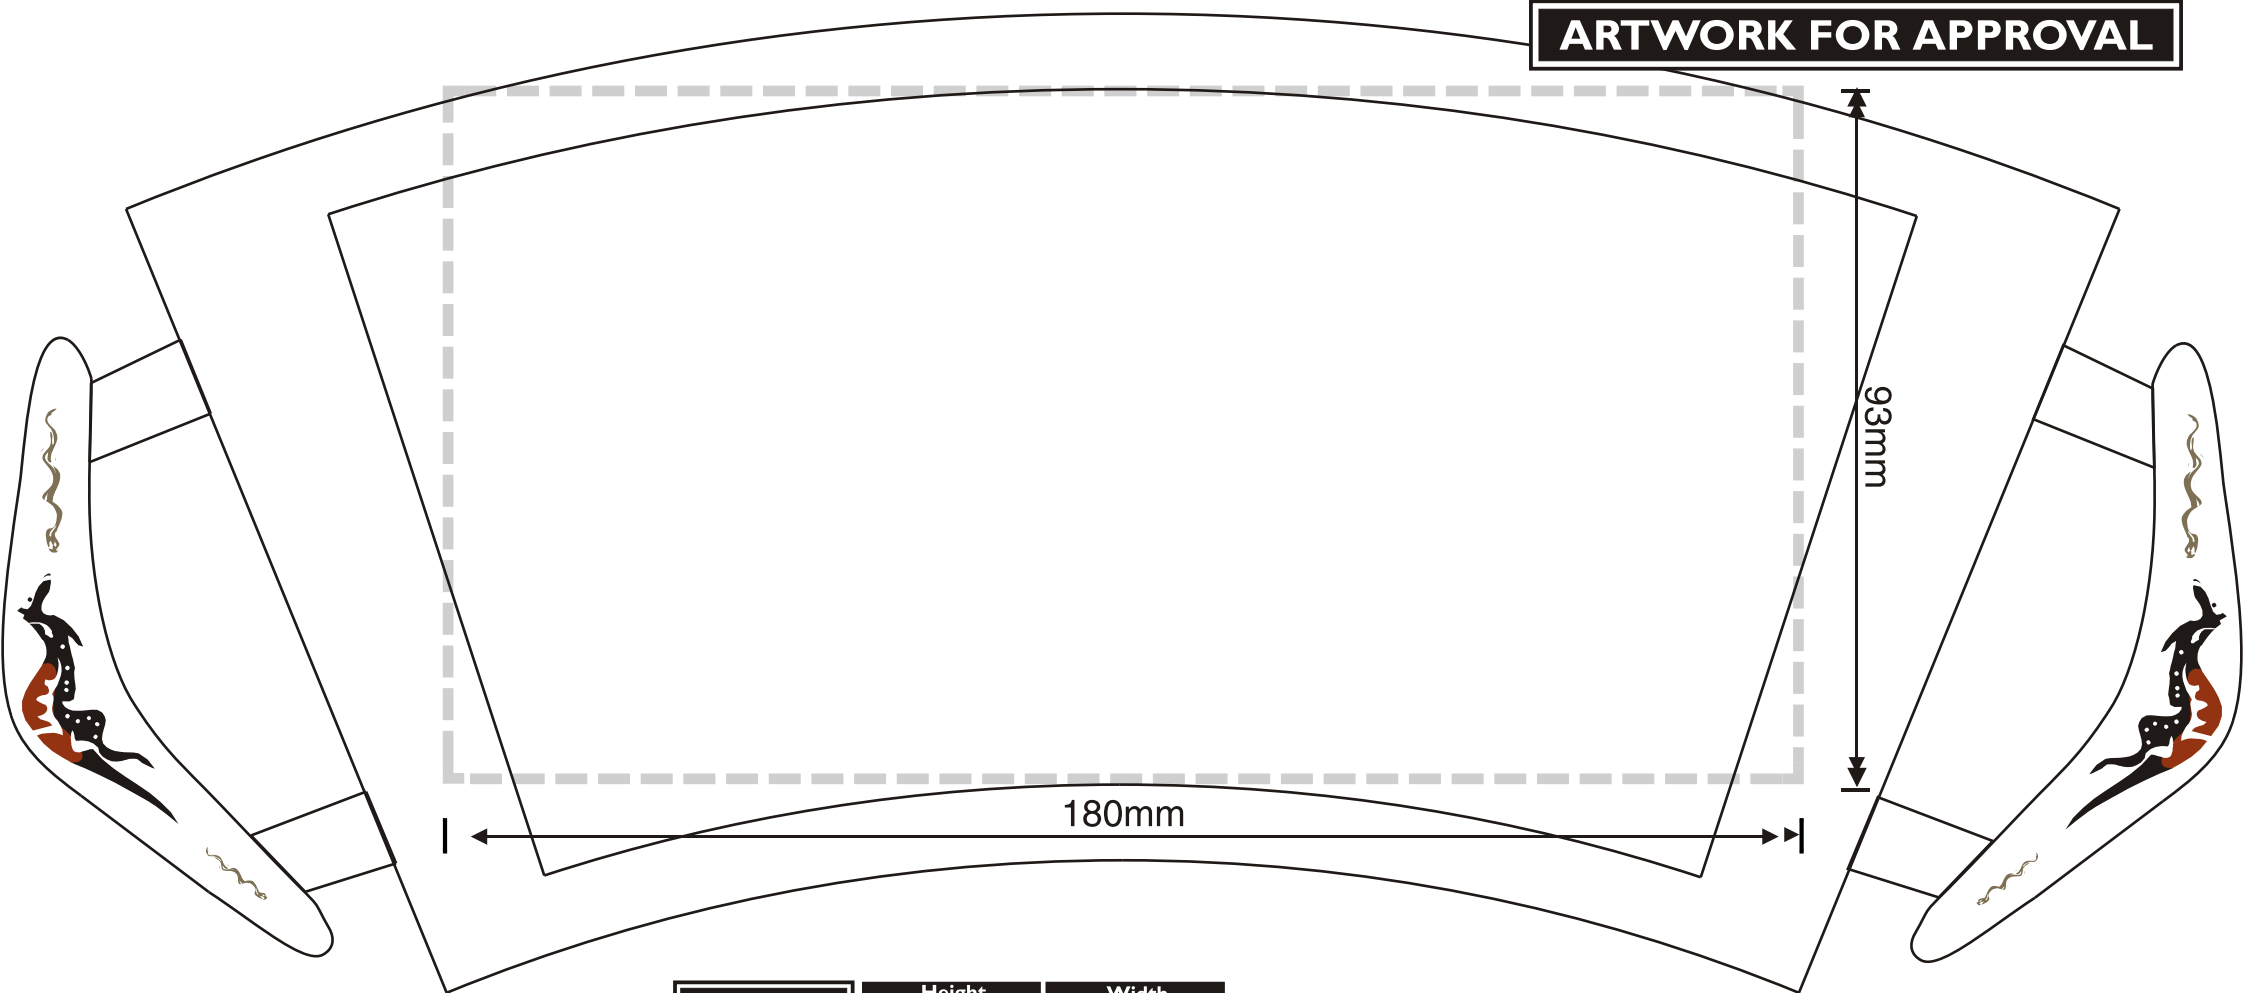

ARTWORK FOR APPROVAL

Product Size	Height	Width
	110mm	125mm

Print Area	Maximum Image Area For Full Wrap Print
	180mm x 93mm

Artwork will be distorted using specialised software to compensate for mug curvature

Name: _____

Signed: _____

Date: _____

Artwork approved: Please Tick Box

ARTWORK FOR APPROVAL

Product Size	Height	Width
	110mm	125mm

Print Area	Maximum Image Area For Left Hand or Right Hand Use - per side
	76mm x 93mm