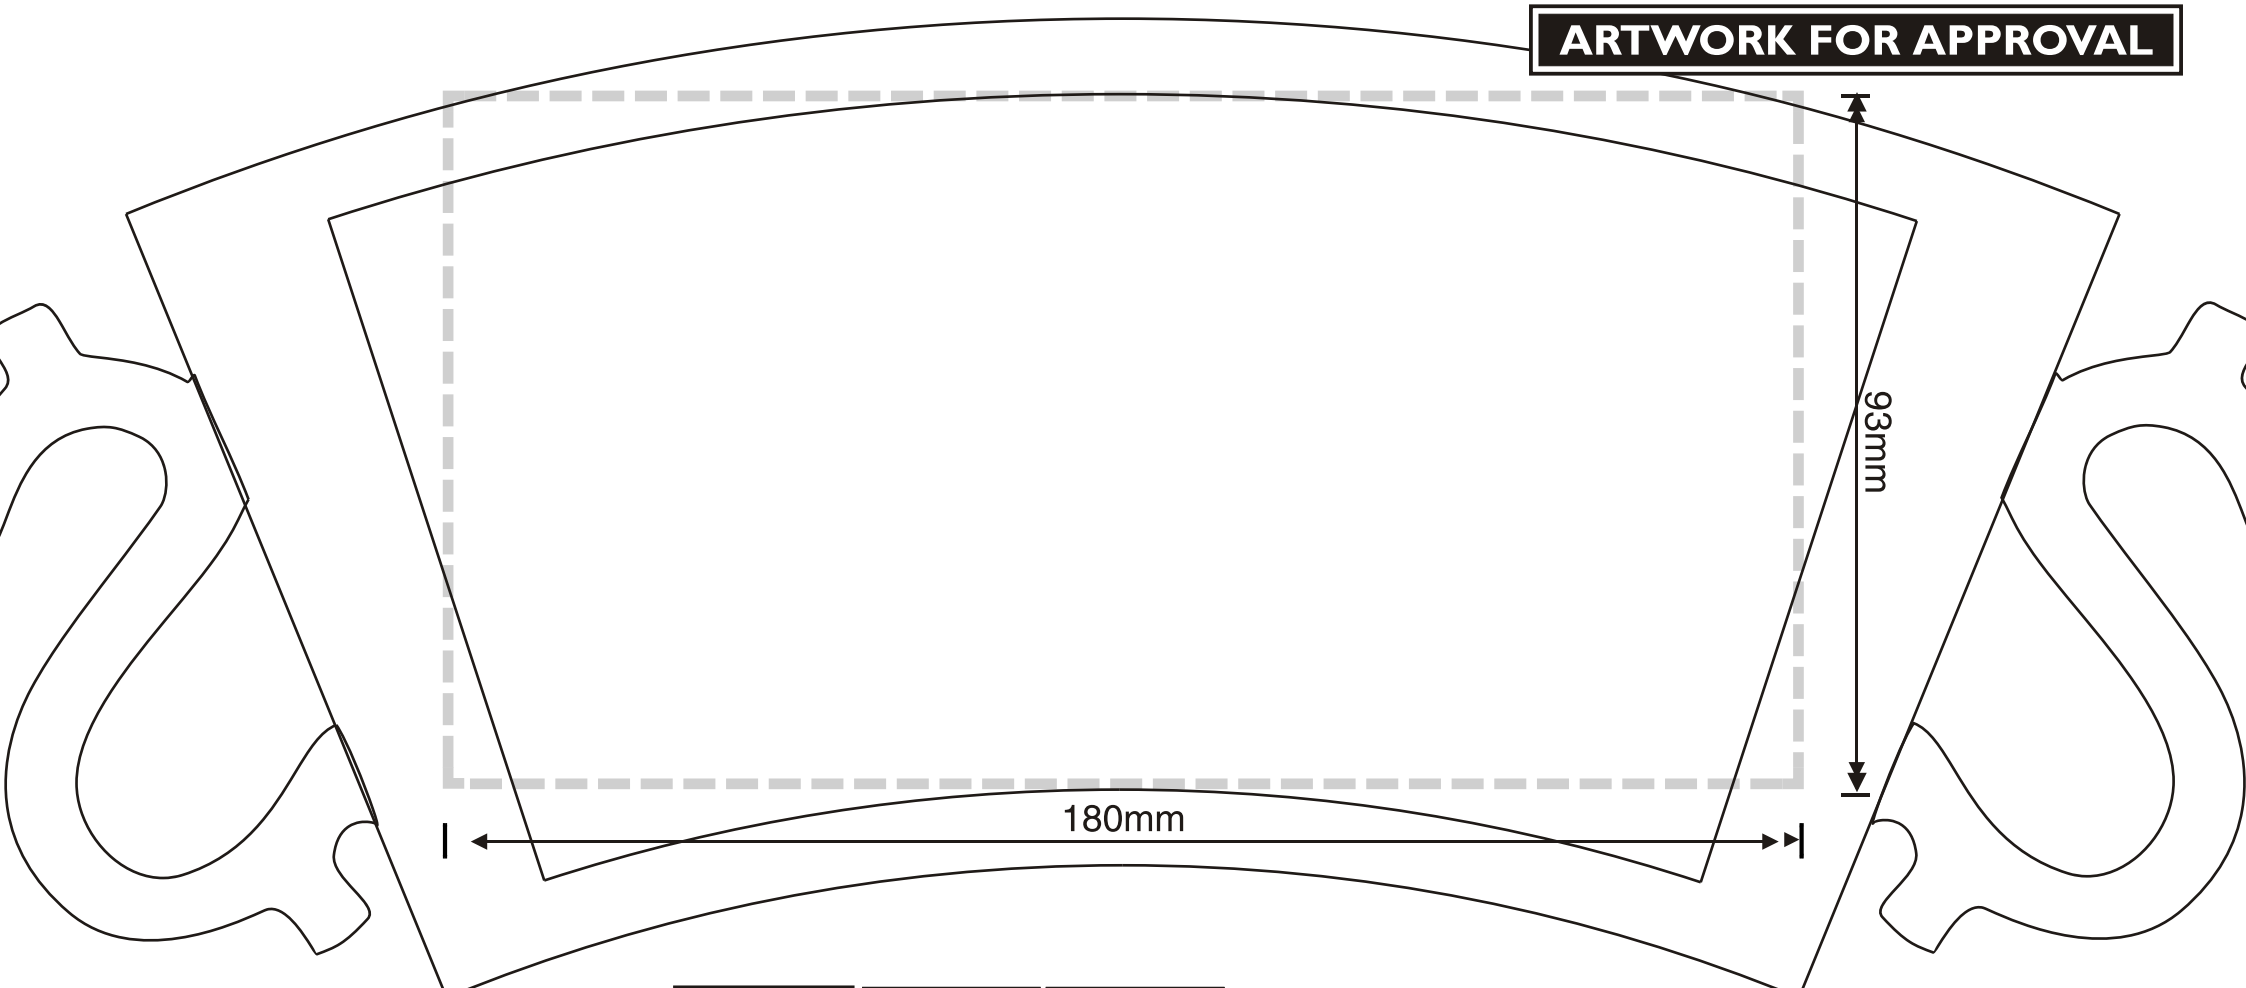

**ARTWORK FOR APPROVAL**

Product Size	Height	Width
	110mm	125mm

Print Area	Maximum Image Area For Full Wrap Print
	180mm x 93mm

Artwork will be distorted using specialised software to compensate for mug curvature

# ARTWORK FOR APPROVAL

Product Size	Height	Width
	110mm	125mm

Print Area	Maximum Image Area For Left Hand or Right Hand Use - per side
	76mm x 93mm

Artwork will be distorted using specialised software to compensate for mug curvature