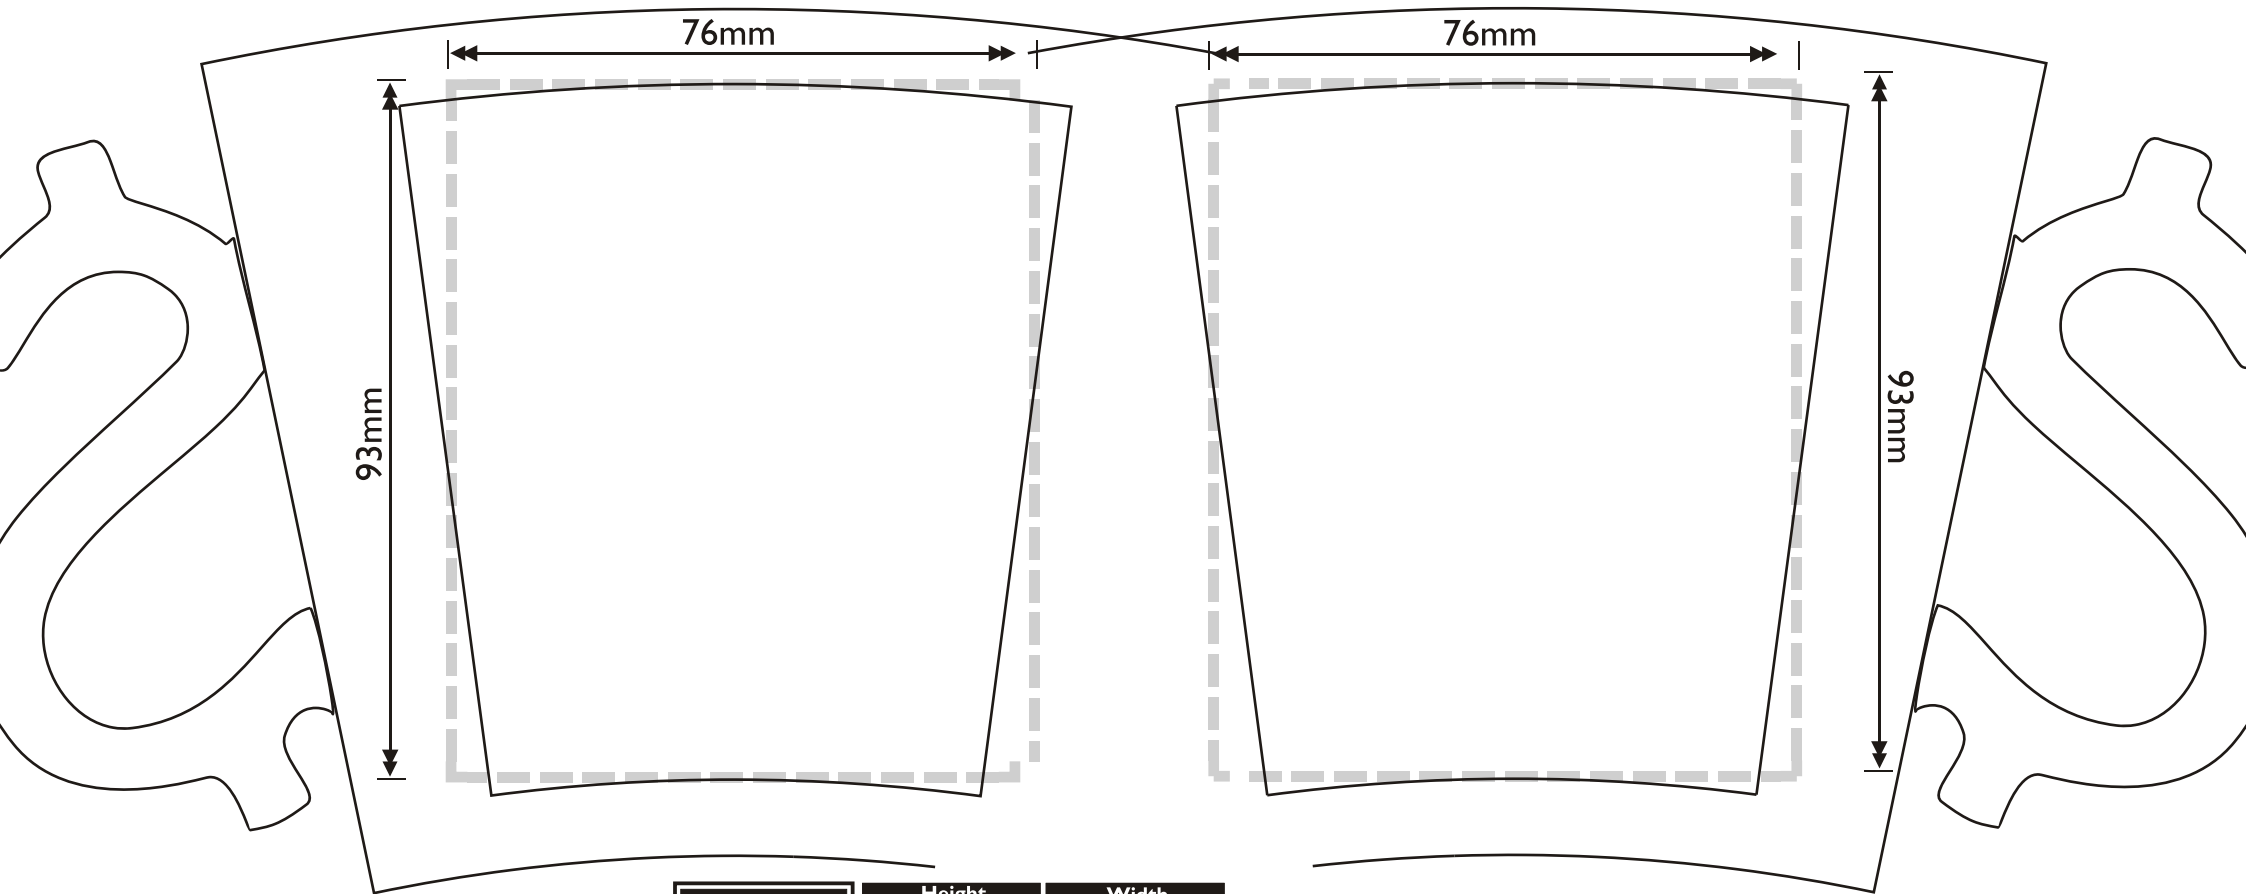

**ARTWORK FOR APPROVAL**

Product Size	Height	Width
	110mm	125mm

Print Area	Maximum Image Area For Full Wrap Print
	180mm x 93mm

Artwork will be distorted using specialised software to compensate for mug curvature

# ARTWORK FOR APPROVAL

Product Size	Height	Width
	110mm	125mm

Print Area	Maximum Image Area For Left Hand or Right Hand Use - per side
	76mm x 93mm

Artwork will be distorted using specialised software to compensate for mug curvature