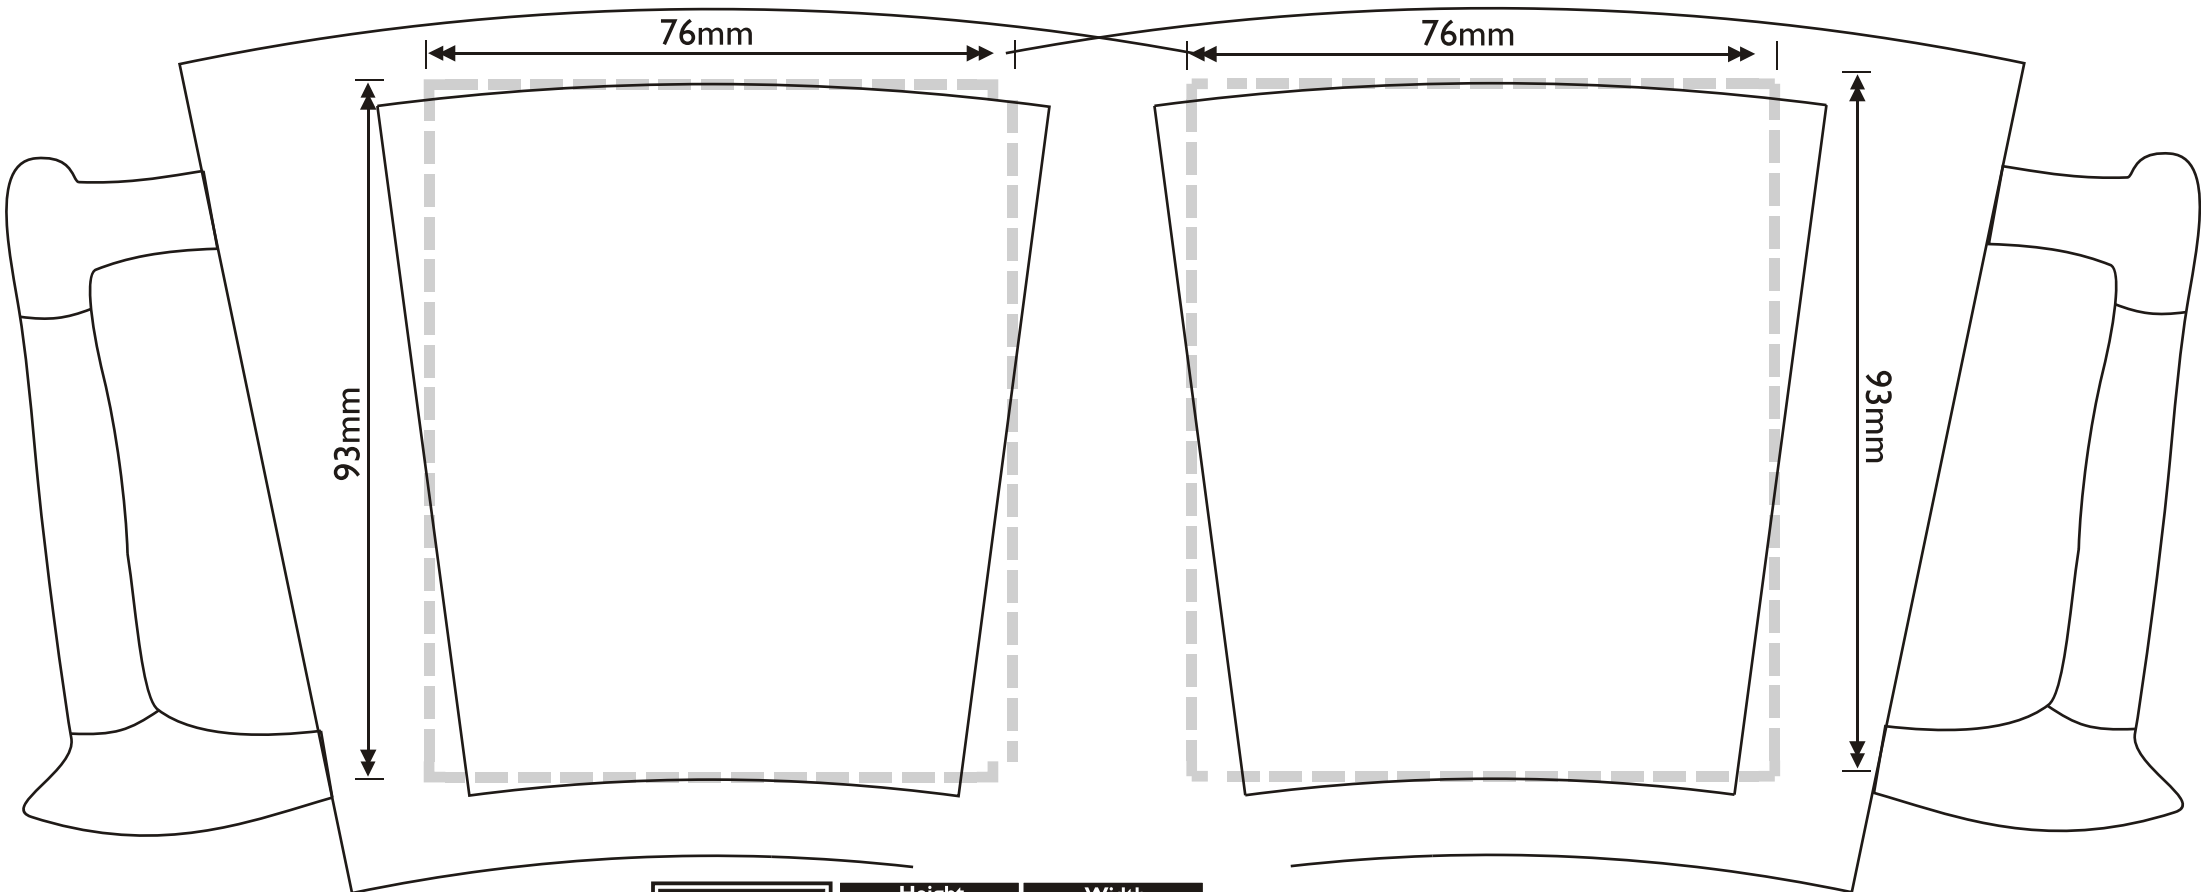

ARTWORK FOR APPROVAL

| Product Size | Height | Width |
|--------------|--------|-------|
| | 110mm | 125mm |

| Print Area | Maximum Image Area For Full Wrap Print |
|------------|--|
| | 180mm x 93mm |

Artwork will be distorted using specialised software to compensate for mug curvature

Date: _____

Artwork approved: Please Tick Box

ARTWORK FOR APPROVAL

| Product Size | Height | Width |
|--------------|--------|-------|
| | 110mm | 125mm |

| Print Area | Maximum Image Area For Left Hand or Right Hand Use - per side |
|------------|---|
| | 76mm x 93mm |