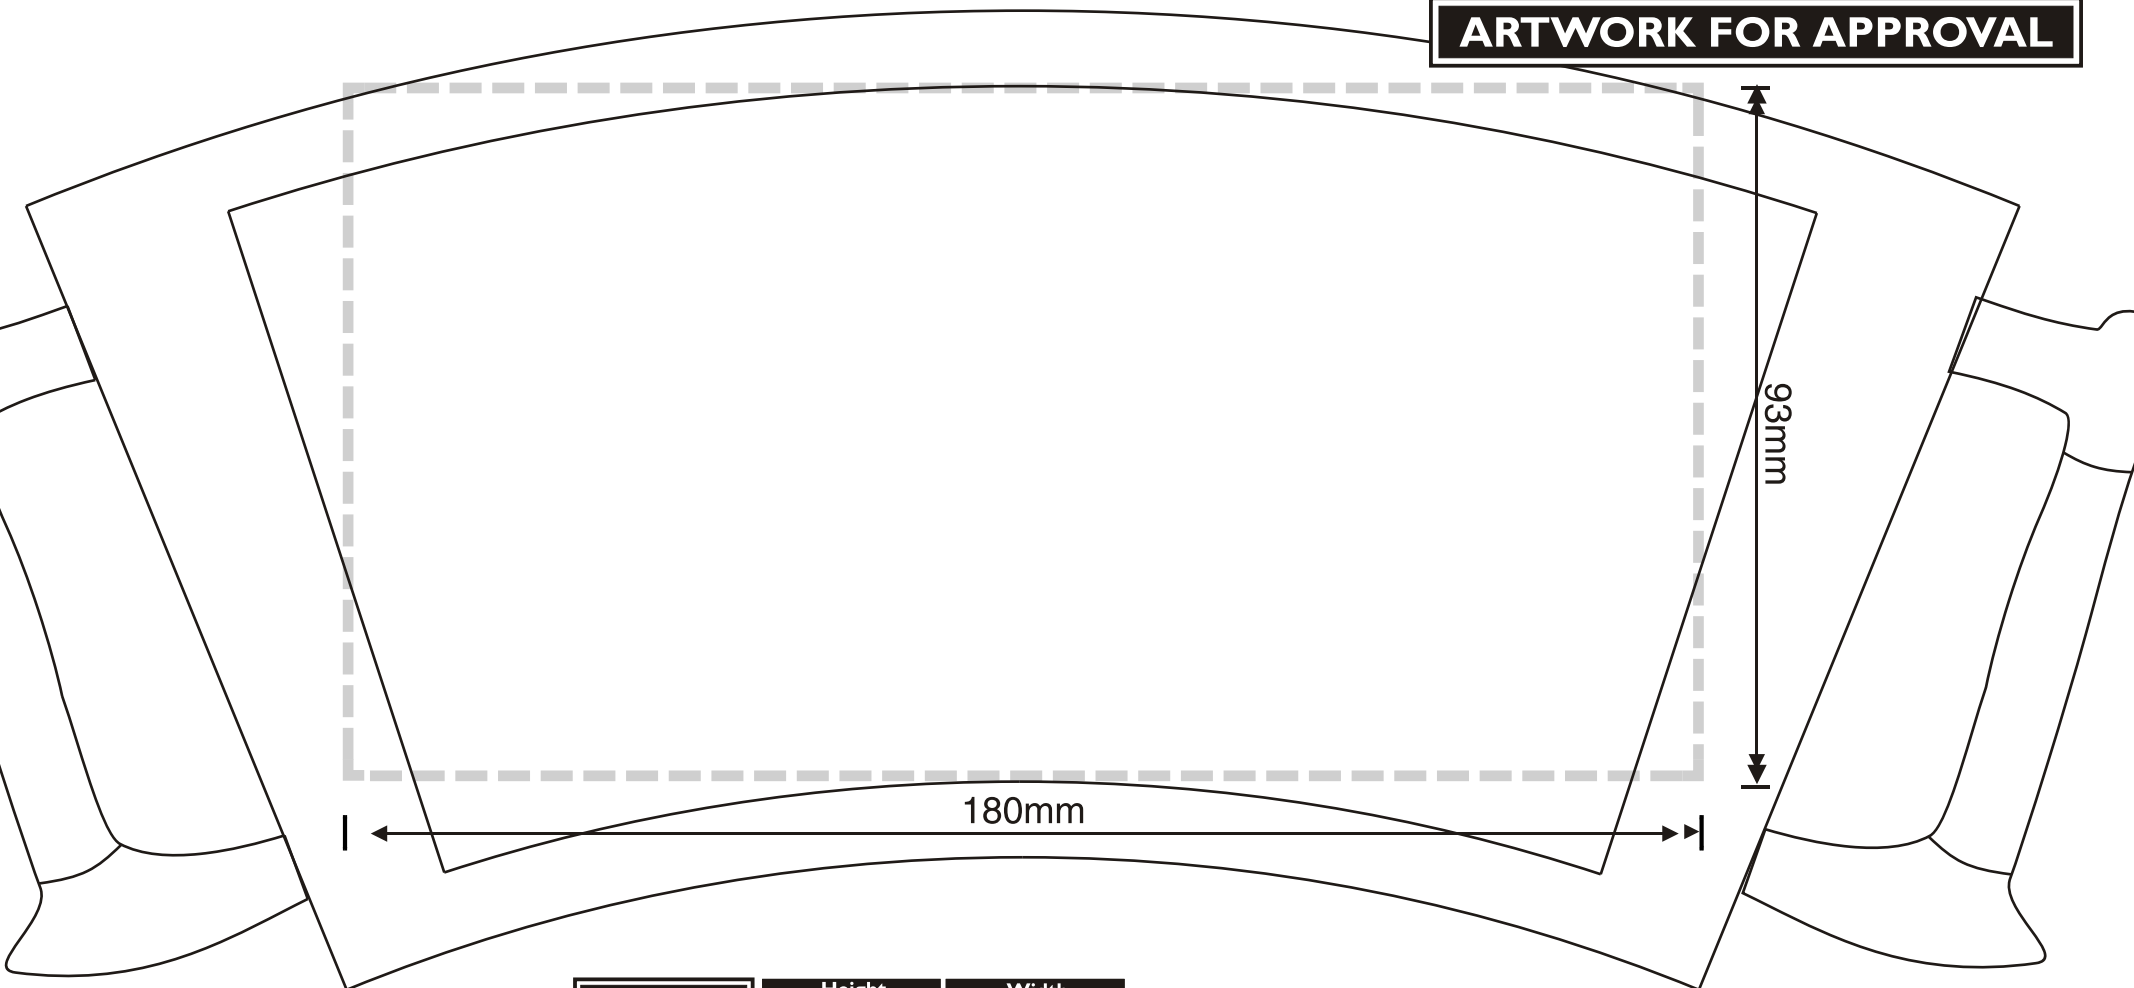

ARTWORK FOR APPROVAL

| Product Size | Height | Width |
|--------------|--------|-------|
| | 110mm | 125mm |

| Print Area | Maximum Image Area For Full Wrap Print |
|------------|--|
| | 180mm x 93mm |

Artwork will be distorted using specialised software to compensate for mug curvature

Date: _____

Artwork approved: Please Tick Box

ARTWORK FOR APPROVAL

| Product Size | Height | Width |
|--------------|--------|-------|
| | 110mm | 125mm |

| Print Area | Maximum Image Area For Left Hand or Right Hand Use - per side |
|------------|---|
| | 76mm x 93mm |