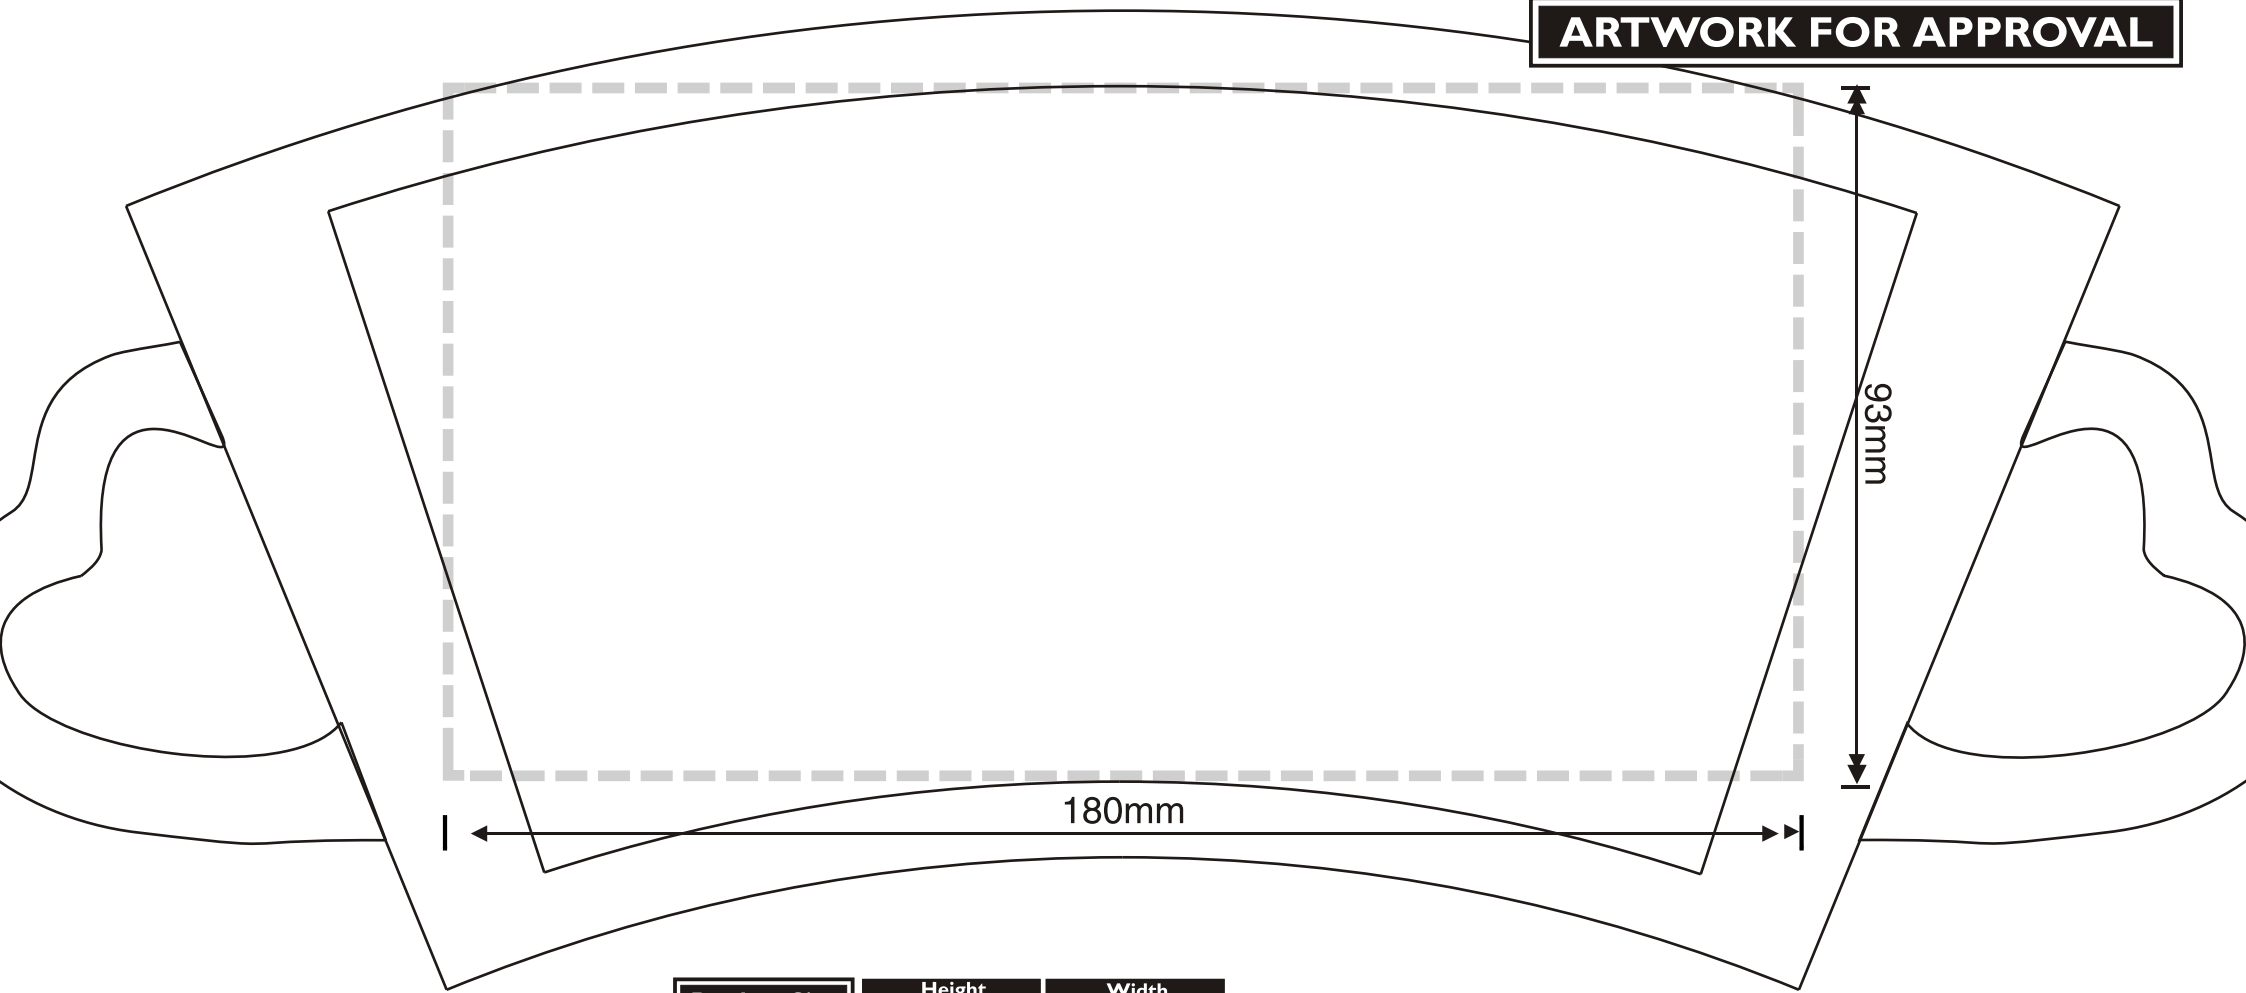

**ARTWORK FOR APPROVAL**

Product Size	Height	Width
	110mm	130mm

Print Area	Maximum Image Area For Full Wrap Print
	180mm x 93mm

Artwork will be distorted using specialised software to compensate for mug curvature

# ARTWORK FOR APPROVAL

Product Size	Height	Width
	110mm	130mm

Print Area	Maximum Image Area For Left Hand or Right Hand Use - per side
	76mm x 93mm

Artwork will be distorted using specialised software to compensate for mug curvature