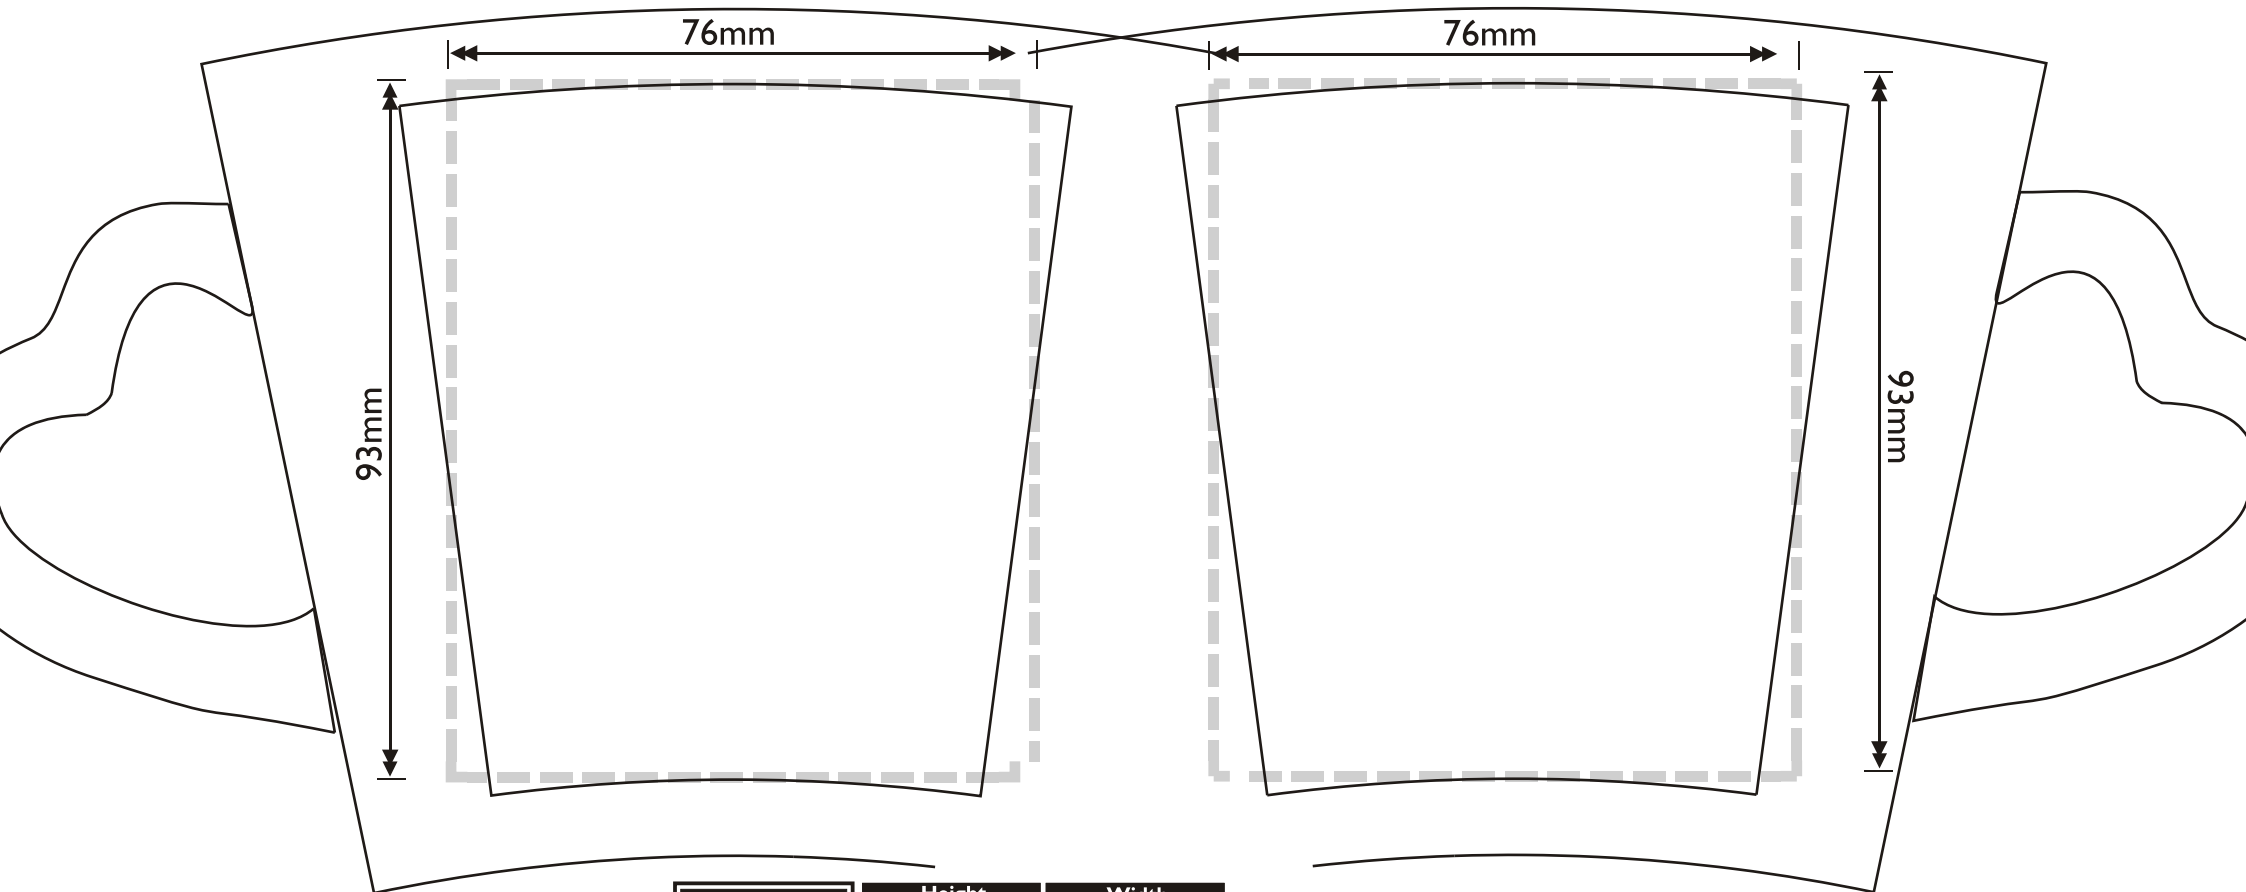

**ARTWORK FOR APPROVAL**

Product Size	Height	Width
	110mm	130mm

Print Area	Maximum Image Area For Full Wrap Print
	180mm x 93mm

Artwork will be distorted using specialised software to compensate for mug curvature

# ARTWORK FOR APPROVAL

Product Size	Height	Width
	110mm	130mm

Print Area	Maximum Image Area For Left Hand or Right Hand Use - per side
	76mm x 93mm

Artwork will be distorted using specialised software to compensate for mug curvature