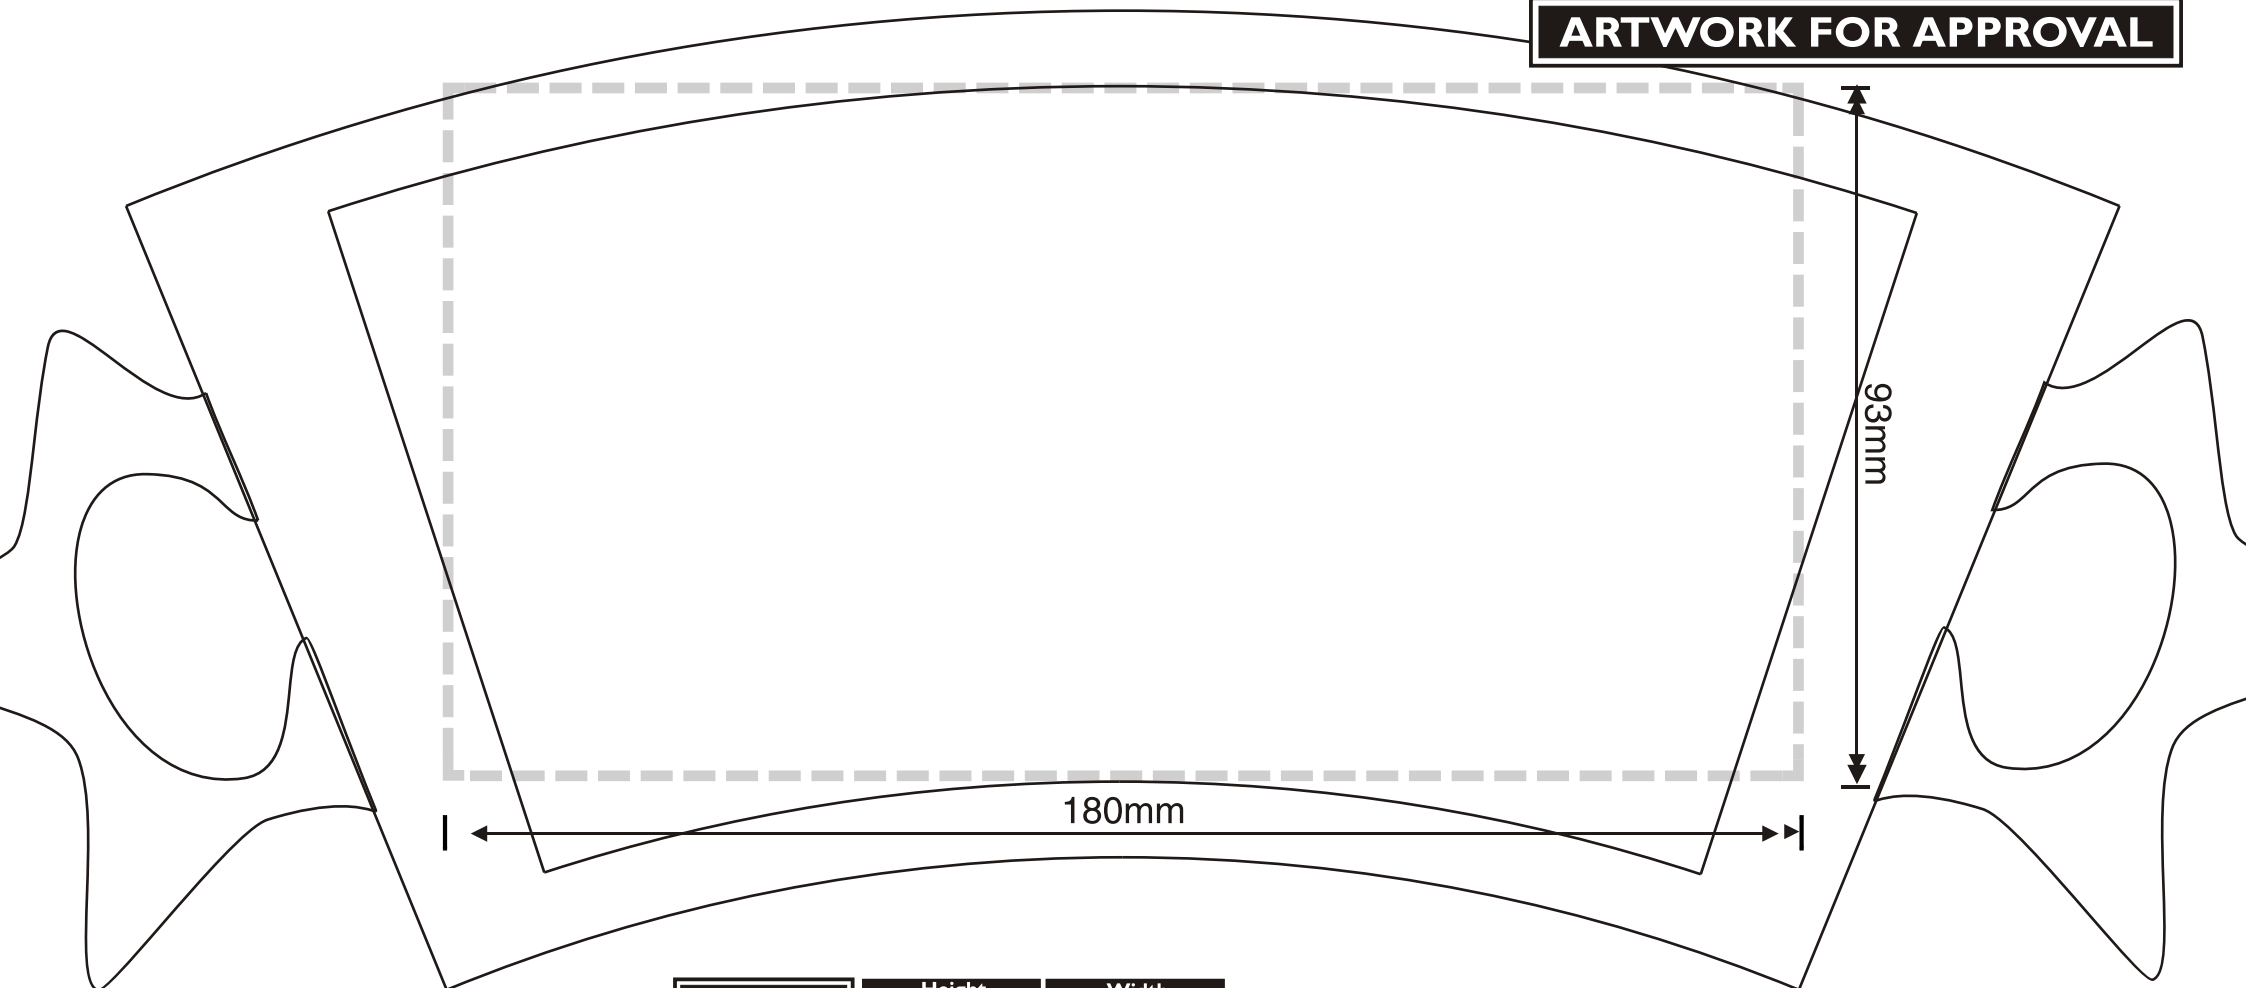

ARTWORK FOR APPROVAL

Product Size	Height	Width
	110mm	140mm

Print Area	Maximum Image Area For Full Wrap Print
	180mm x 93mm

Artwork will be distorted using specialised software to compensate for mug curvature

Name: _____

Signed: _____

Date: _____

Artwork approved: Please Tick Box

ARTWORK FOR APPROVAL

Product Size	Height	Width
	110mm	140mm

Print Area	Maximum Image Area For Left Hand or Right Hand Use - per side
	76mm x 93mm