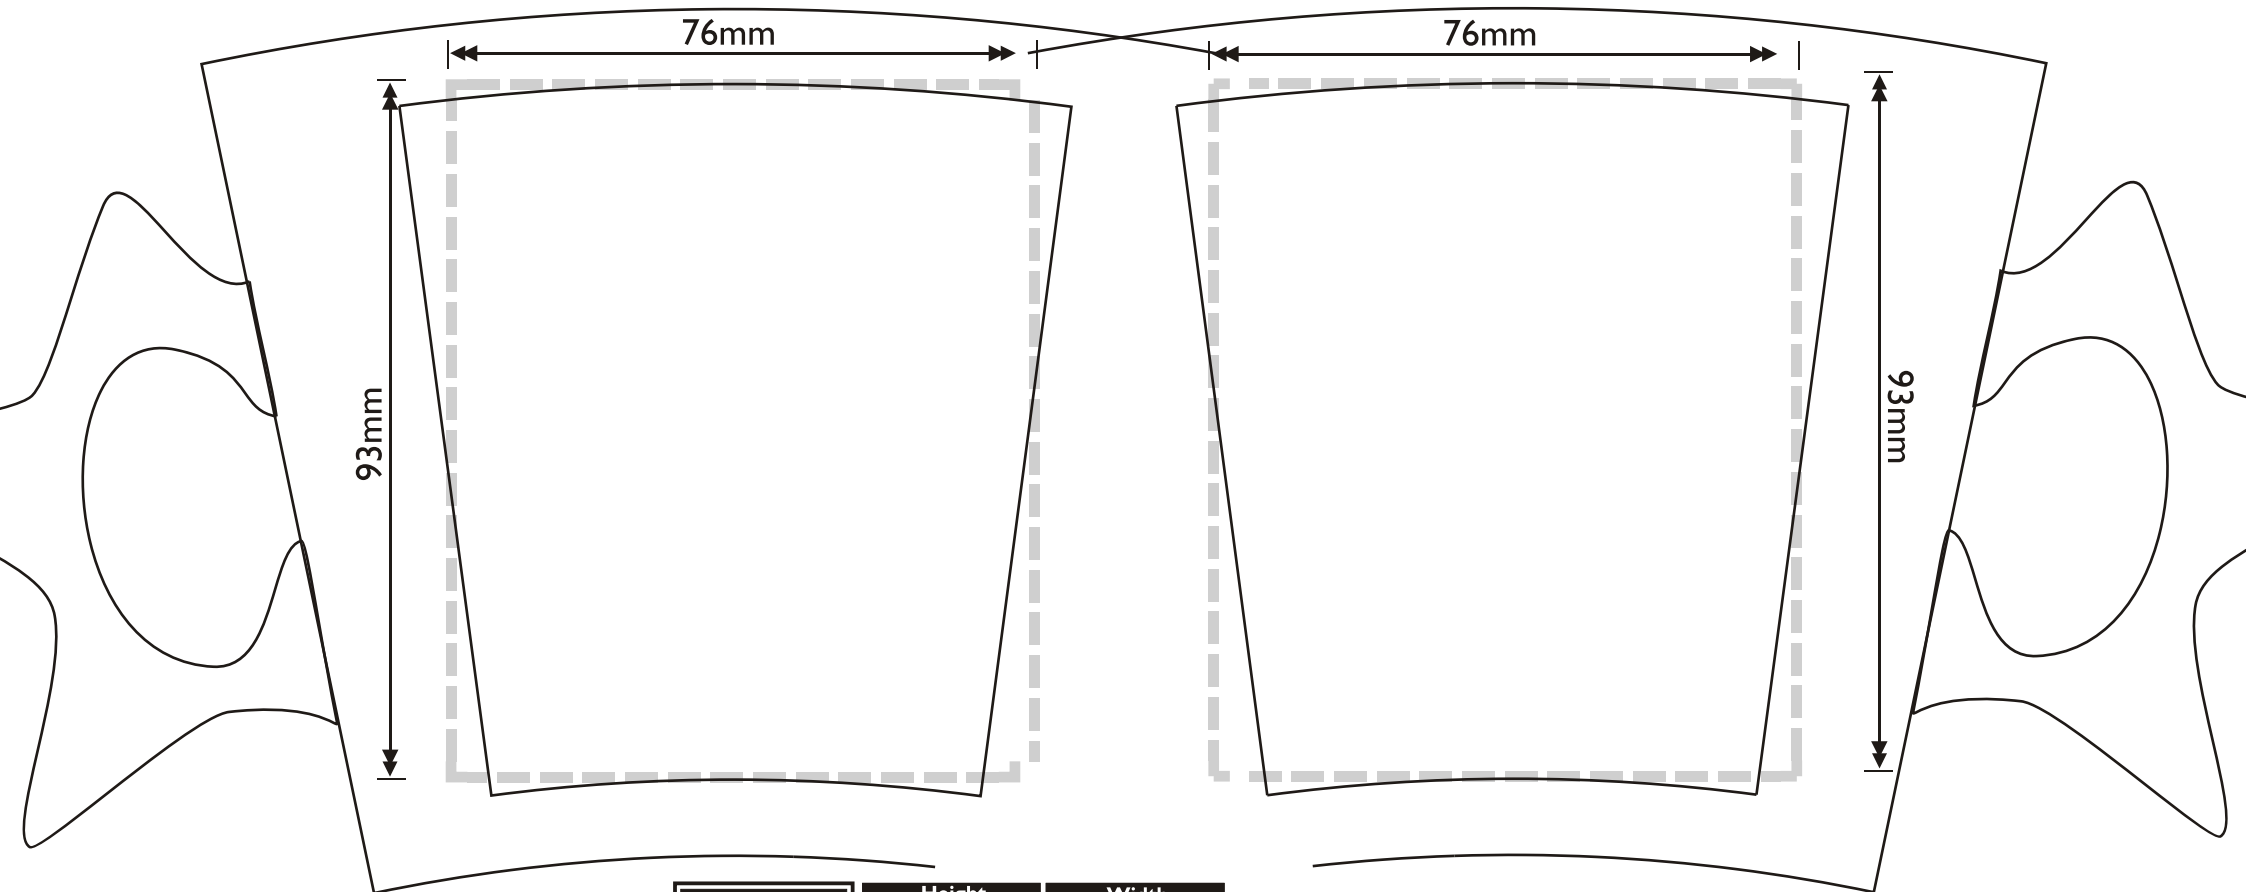

ARTWORK FOR APPROVAL

Product Size	Height	Width
	110mm	140mm

Print Area	Maximum Image Area For Full Wrap Print
	180mm x 93mm

Artwork will be distorted using specialised software to compensate for mug curvature

Name: _____

Signed: _____

Date: _____

Artwork approved: Please Tick Box

ARTWORK FOR APPROVAL

Product Size	Height	Width
	110mm	140mm

Print Area	Maximum Image Area For Left Hand or Right Hand Use - per side
	76mm x 93mm